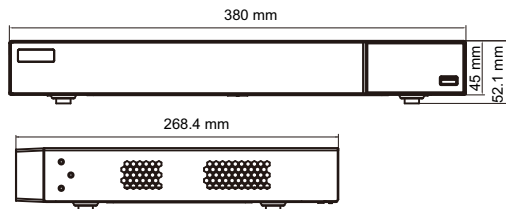

Dimensions

Specification

Model		TD-3208H2-8P-C
System	Compression	Standard H.265
	OS	Embedded Linux
Video	Network Input	8 CH IPC input
	Network Access Bandwidth	50Mbps
	Network Access Format	5MP / 4MP / 3MP / 1080P / 960P / 720P@25 / 30fps
	Output	HDMI × 1 : 1920 × 1080 / 1280 × 1024 HDMI-VGA cable optional, 1920 × 1080 / 1280 × 1024
Audio	Network Input	8 CH IPC audio input
	2-way Audio	No
	Local Output	RCA × 1
Record	Record Stream	Dual stream recording
	Resolution	5MP / 4MP / 3MP / 1080P / 960P / 720P
	Mode	Manual, timer, motion, sensor
Playback	Simultaneous Playback	Max 8 CH
	Search	Time slice / time / event / tag search
	Smart Search	Highlighted color to display the camera record in a certain period of time, different colors refers to different record events
	Function	Play, pause, FF, FB, digital zoom, etc.
Alarm	Mode	Manual, sensor, motion, exception
	Input	8 CH IPC alarm input
	Output	No
	Triggering	Record, snap, preset, e-mail, etc.
Network	Interface	RJ45 10 / 100 Mbps × 1
	PoE Port	RJ45 × 8
	Protocol	TCP / IP, PPPoE, DHCP, DNS, DDNS, UPnP, NTP, SMTP
	Web Client	Multiple users online
Mobile Device	OS	iOS, Android
Storage	HDD	SATA × 2, max 6T per HDD
Backup	Local Backup	U disk, USB removable HDD
	Network Backup	Yes
Port	USB	USB 2.0 × 2 (one in the front panel and the other in the rear panel)
	Remote Controller	Optional
Others	Power Supply	DC48V
	Consumption	≤ 5W (without HDD)
	Dimensions (mm)	380 × 268 × 52 (W × D × H)
	Work Environment	-10 ~ 50 °C , 10% ~ 90% humidity