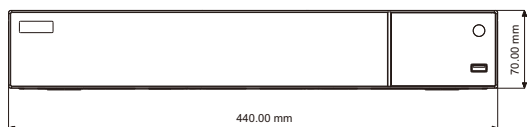

Dimensions

Specification

Model		TD-3316H4-16P
System	Compression	Standard H.265/H.264
	OS	Embedded Linux
Video	Network Input	16 CH IPC input
	Network Access Bandwidth	160Mbps
	Network Access Format	8MP / 5MP / 4MP / 3MP / 1080P / 960P / 720P@25 / 30fps
	Output	HDMI × 1 : 4K × 2K / 1920 × 1080 / 1280 × 1024 / 1024 × 768 VGA × 1 : 1920 × 1080 / 1280 × 1024 / 1024 × 768
Audio	Network Input	16 CH IPC audio input
	2-way Audio	RCA × 1
	Local Output	RCA × 1
Record	Record Stream	Dual stream recording
	Resolution	8MP / 5MP / 4MP / 3MP / 1080P / 960P / 720P
	Mode	Manual, timer, motion, sensor
Playback	Simultaneous Playback	Max 16 CH
	Search	Time slice / time / event / tag search
	Smart Search	Highlighted color to display the camera record in a certain period of time, different colors refers to different record events
	Function	Play, pause, FF, FB, digital zoom, etc.
Alarm	Mode	Manual, sensor, motion, exception
	Input	16 CH local alarm input, support 16 CH IPC alarm input
	Output	4 CH
	Triggering	Record, snap, preset, e-mail, etc.
Network	Interface	RJ45 10 / 100 / 1000 Mbps × 1
	PoE Port	RJ45 × 16
	Protocol	TCP / IP, PPPoE, DHCP, DNS, DDNS, UPnP, NTP, SMTP
	Web Client	Multiple users online
Mobile Device	OS	iOS, Android
Storage	HDD	SATA × 4, max 8T per HDD
	Backup	Local Backup : U disk, USB mobile HDD Network Backup : Yes
Port	RS485	RS485 × 2, connect to PTZ or keyboard
	USB	USB 2.0 × 1, USB 3.0 × 1 (one in the front panel and the other in the rear panel)
	Remote Controller	Yes
Others	Power Supply	ATX
	Consumption	≤ 30W (without HDD)
	Dimensions (mm)	440 × 390 × 70 (W × D × H)
	Work Environment	-10 ~ 50 °C , 10% ~ 90% humidity