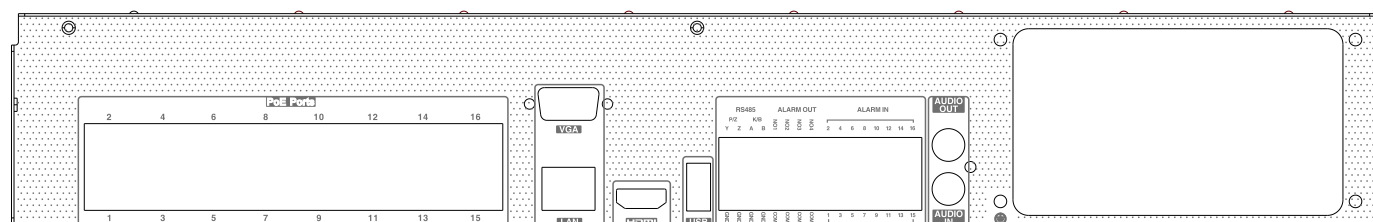

Dimensions

Specification

Model		TD-3316H4-16P
System	Compression	Standard H.265/H.264
	OS	Embedded Linux
Video	Network Input	16 CH IPC input
	Network Access Bandwidth	160Mbps
	Network Access Format	8MP / 5MP / 4MP / 3MP / 1080P / 960P / 720P@25 / 30fps
	Output	HDMI × 1 : 4K × 2K / 1920 × 1080 / 1280 × 1024 / 1024 × 768 VGA × 1 : 1920 × 1080 / 1280 × 1024 / 1024 × 768
Audio	Network Input	16 CH IPC audio input
	2-way Audio	RCA × 1
	Local Output	RCA × 1
Record	Record Stream	Dual stream recording
	Resolution	8MP / 5MP / 4MP / 3MP / 1080P / 960P / 720P
	Mode	Manual, timer, motion, sensor
Playback	Simultaneous Playback	Max 16 CH
	Search	Time slice / time / event / tag search
	Smart Search	Highlighted color to display the camera record in a certain period of time, different colors refers to different record events
	Function	Play, pause, FF, FB, digital zoom, etc.
Alarm	Mode	Manual, sensor, motion, exception
	Input	16 CH local alarm input, support 16 CH IPC alarm input
	Output	4 CH
	Triggering	Record, snap, preset, e-mail, etc.
Network	Interface	RJ45 10 / 100 / 1000 Mbps × 1
	PoE Port	RJ45 × 16
	Protocol	TCP / IP, PPPoE, DHCP, DNS, DDNS, UPnP, NTP, SMTP
	Web Client	Multiple users online
Mobile Device	OS	iOS, Android
Storage	HDD	SATA × 4, max 8T per HDD
	Backup	Local Backup : U disk, USB mobile HDD Network Backup : Yes
Port	RS485	RS485 × 2, connect to PTZ or keyboard
	USB	USB 2.0 × 1, USB 3.0 × 1 (one in the front panel and the other in the rear panel)
	Remote Controller	Yes
Others	Power Supply	ATX
	Consumption	≤ 30W (without HDD)
	Dimensions (mm)	440 × 390 × 70 (W × D × H)
	Work Environment	-10 ~ 50 °C , 10% ~ 90% humidity