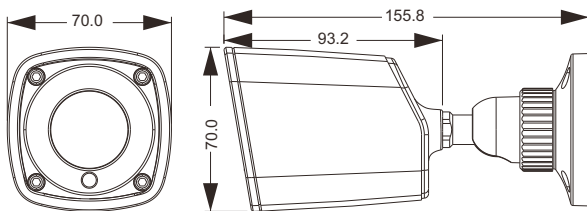

Tel: +86-755-36995888

Fax: +86-755-33104777

Web site: <http://en.tvt.net.cn>

E-mail: overseas@tvt.net.cn

2 MP Starlight IR Water-proof Bullet Camera

Features

- 1080P real time image, high resolution, true color
- Support AHD / TVI / CVI / CVBS video output
- Up to 1000 TVL resolution
- CMOS progressive scan, perfectly capture the moving object
- Starlight, WDR, 3D DNR
- Support OSD menu
- High speed, long distance, real time transmission
- Auto color to B / W at low illumination
- Support ICR switch, true day / night
- Support noise reduction function
- 10 ~ 20m IR night view distance
- IP66 ingress protection
- Support COC
- Support 960H CVBS output

Dimensions

Available Accessories

TD-YXH0301

TD-YXH0103

TD-YXH0301+TD-YZJ0810

TD-YXH0301+TD-YZJ0501

TD-YXH0301+TD-YZJ0601

Specifications

Model	TD-7421AM2
Specifications	
Camera	
Image Sensor	1 / 2.8 "CMOS
Resolution	2MP
Image Size	1920 x 1080
Video Output	AHD / TVI / CVI / CVBS
Image System	PAL / NTSC
Electronic Shutter	Auto; 1 / 50s ~ 1 / 100000s (PAL); 1 / 60s ~ 1 / 100000s (NTSC)
IR Distance	10 ~ 20 m
Frame Rate	30fps (60Hz), 25fps (50Hz)
Min. Illumination	Color : 0.001 lux@F1.2, AGC ON; B/W : 0 lux with IR
Lens	3.6 mm (2.8 mm optional)
Lens Mount	M12
S / N Ratio	≥52dB (AGC OFF)
Ingress Protection	IP66
Functions	
Function Control	OSD (COC Control)
Day & Night	ICR
WDR	Yes (120dB)
Digital NR	Yes
Global Exposure	Yes
Central Exposure	Yes
AGC	Yes
Auto White Balance	Yes
BLC	Yes
Front Light Compensation	Yes
Sharpness	Yes
Smart IR	Yes
Defogging	Yes
HLC	Yes
Image Setting	Yes
Defect Correction	Auto
Language	13 different languages
Angle Adjustment	Any angle
Others	
Power Supply	DC12V (± 10%)
Power Consumption	IR OFF : < 1W; IR ON : < 4W
Working Environment	- 20 °C ~ 50 °C, 10 % ~ 90 % (relative humidity)
Dimensions (mm)	Φ 70 x 156