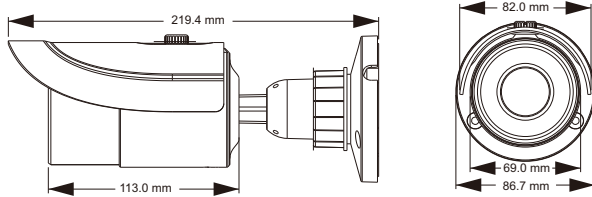

Tel: +86-755-36995888

Fax: +86-755-33104777

Web site: <http://en.tvt.net.cn>

E-mail: overseas@tvt.net.cn

2 MP HD IR Water-proof Bullet Camera

Features

- 1080P real time image, high resolution, true color
- AHD/TVI/CVI/CVBS lossless video output
- Up to 1000 TVL resolution
- CMOS progressive scan, perfectly capture the moving object
- Support OSD menu
- High speed, long distance, real time transmission
- Auto color to B / W at low illumination
- Support ICR switch, true day / night
- Support noise reduction function
- 20 ~ 30m IR night view distance
- IP66 ingress protection
- Support COC
- Support 960H CVBS output

Dimensions

Available Accessories

TD-YXH0301 TD-YXH0103 TD-YXH0301+TD-YZJ0810

TD-YXH0301+TD-YZJ0501 TD-YXH0301+TD-YZJ0601

Specifications

Model	TD-7422AE2
Specifications	
Camera	
Image Sensor	1 / 2.9 "CMOS
Resolution	2MP
Image Size	1920 x 1080
Video Output	AHD / TVI / CVI / CVBS
Image System	PAL / NTSC
Electronic Shutter	Auto; 1 / 50s ~ 1 / 100000s (PAL); 1 / 60s ~ 1 / 100000s (NTSC)
IR Distance	20 ~ 30 m
Frame Rate	30fps (60Hz), 25fps (50Hz)
Min. Illumination	0 Lux (IR ON)
Lens	3.6 mm (2.8 mm, 6 mm and 2.8 ~ 12 mm optional)
Lens Mount	M12 and D14 optional
S / N Ratio	≥52dB (AGC OFF)
Ingress Protection	IP66
Functions	
Function Control	OSD (COC Control)
Day & Night	ICR
Digital WDR	Yes
Digital NR	Yes
Global Exposure	Yes
Central Exposure	Yes
AGC	Yes
Auto White Balance	Yes
BLC	Yes
Front Light Compensation	Yes
Sharpness	Yes
Smart IR	Yes
Image Setting	Yes
Defect Correction	Auto
Language	Chinese / English
Angle Adjustment	Any angle
Others	
Power Supply	DC12V (± 10%)
Power Consumption	Day : < 1W; Night : < 4W
Working Environment	- 20 °C ~ 50 °C, 10 % ~ 90 % (relative humidity)
Dimensions (mm)	Φ87 x 219