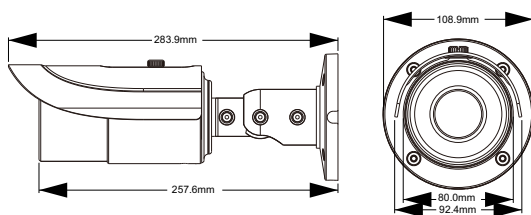

Tel: +86-755-36995888

Fax: +86-755-33104777

Web site: <http://en.tvt.net.cn>

E-mail: overseas@tvtnet.cn

2 MP Starlight IR Water-proof Bullet Camera

Features

- 1080P real time image, high resolution, true color
- Support AHD/TVI/CVI/CVBS video output
- Up to 1000 TVL resolution
- CMOS progressive scan, perfectly capture the moving object
- Starlight, WDR, 3D DNR
- Support OSD menu
- High speed, long distance, real time transmission
- Auto color to B / W at low illumination
- Support ICR switch, true day / night
- Support noise reduction function
- 30 ~ 50m IR night view distance
- IP66 ingress protection
- Support COC
- Support 960H CVBS output

Dimensions

Available Accessories

TD-YXH0302 TD-YXH0101 TD-YXH0302+TD-YZJ0811

TD-YXH0302+TD-YZJ0501 TD-YXH0302+TD-YZJ0601

Specifications

Model	TD-7423AM2
Specifications	
Camera	
Image Sensor	1 / 2.8 "CMOS
Resolution	2MP
Image Size	1920 x 1080
Video Output	AHD / TVI / CVI / CVBS
Image System	PAL / NTSC
Electronic Shutter	Auto; 1 / 50s ~ 1 / 100000s (PAL); 1 / 60s ~ 1 / 100000s (NTSC)
IR Distance	30 ~ 50 m
Frame Rate	30fps (60Hz), 25fps (50Hz)
Min. Illumination	Color : 0.001 lux@F1.2, AGC ON; B/W : 0 lux with IR
Lens	2.8~12 mm
Lens Mount	D14
S / N Ratio	≥52dB (AGC OFF)
Ingress Protection	IP66
Functions	
Function Control	OSD (COC Control)
Day & Night	ICR
WDR	Yes (120dB)
Digital NR	Yes
Global Exposure	Yes
Central Exposure	Yes
AGC	Yes
Auto White Balance	Yes
BLC	Yes
Front Light Compensation	Yes
Sharpness	Yes
Smart IR	Yes
Defogging	Yes
HLC	Yes
Image Setting	Yes
Defect Correction	Auto
Language	13 different languages
Angle Adjustment	Any angle
Others	
Power Supply	DC12V (± 10%)
Power Consumption	IR OFF : < 1W; IR ON : < 5W
Working Environment	- 20 °C ~ 50 °C, 10 % ~ 90 % (relative humidity)
Dimensions (mm)	Φ109 x 284