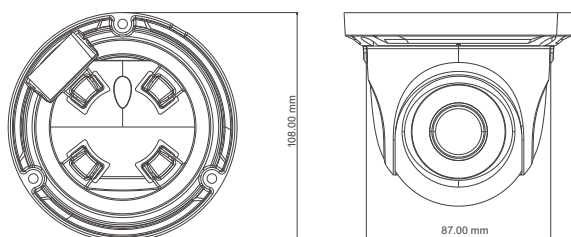

Tel: +86-755-3330 6001

Fax: +86-755-3330 6002

Web site: www.tvt.net.cn

E-mail: overseas@tvt.net.cn

2 MP AHD IR (Water-proof) Dome Camera Specifications

Features

- 1080P real time image, high resolution, true color
- AHD lossless video output
- Up to 1000 TVL resolution
- CMOS progressive scan, perfectly capture the moving object
- Support OSD menu
- High speed, long distance, real time transmission
- Auto color to B / W at low illumination
- Support ICR switch, true day / night
- Support noise reduction function
- 10 ~ 20m IR night view distance
- IP66 ingress protection (optional)
- Support COC
- Support 960H CVBS output

Dimensions

Available Accessories

TD-YXH0201

TD-YZJ0802

TD-YZJ0402

Model	TD-7524AE2
Specifications	
Camera	
Image Sensor	1 / 2.9 "CMOS
Resolution	1920 x 1080
Image System	PAL / NTSC
Auto Iris	Fixed Iris
Min. Illumination	0 Lux (IR ON)
Lens	3.6 mm (2.8 mm optional)
Lens Mount	M12
IR Distance	10 ~ 20 m
Water-proof	IP66 (optional)
Video Output	AHD (CVBS output available)
Image Size	1080P (1920 x 1080)
Frame Rate	30fps (60Hz), 25fps (50Hz)
Angle Adjustment	Any angle
Functions	
Screen Display	2 languages supported, Chinese / English
Function Control	OSD
Day & Night	Yes (ICR)
BLC & HLC	Yes
WDR	Digital WDR
Digital NR	Yes
Defect Correction	Live defective pixel correction
S / N Ratio	> 52dB (AGC off)
Electronic Shutter	1 / 50s ~ 1 / 100000s (PAL); 1 / 60s ~ 1 / 100000s (NTSC)
AGC	Yes
White Balance	ATW, AWC→SET, Manual
Advanced Image	Sharpness, saturation, brightness, etc. are adjustable
Others	
Power Supply	DC12V (± 10%)
Working Environment	- 20 °C ~ 50 °C, 10 % ~ 90 % (humidity)
Dimensions (mm)	Φ87 x 108