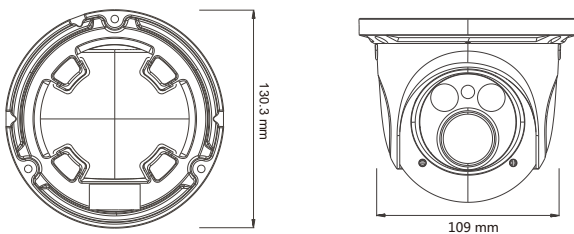

## 2 MP Starlight IR Water-proof Dome Camera

### Dimensions