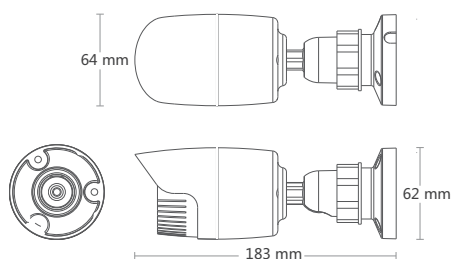

Dimensions

Available Accessories

TD-YXH0201

Specifications

Model	TD-9421S1
Specifications	
Camera	
Image Sensor	1 / 2.8 "CMOS
Image Size	1920 x 1080
Electronic Shutter	1 / 25 s ~ 1 / 100000 s
Auto Iris	Fixed Iris
Min. Illumination	0.1 lux @F1.2,AGC ON; 0 lux with IR
Lens	3.6 mm @ F1.6, angle of view : 79° (2.8 mm optional)
Lens Mount	M12
Day & Night	ICR
Wide Dynamic Range	Digital WDR
Digital NR	3D DNR
Angle Adjustment	Any angle
Image	
Video Compression	H.264 / MJPEG
H.264 Compression Standard	Baseline Profile / Main Profile / High Profile
Resolution	1080P (1920 x 1080), 720P (1280 x 720), D1, CIF, 480 x 240
Main Stream	60Hz : 1080P (1 ~ 30fps) / 720P (1 ~ 30fps) 50Hz : 1080P (1 ~ 25fps) / 720P (1 ~ 25fps)
Bit Rate	256Kbps ~ 5Mbps
Encode Mode	VBR / CBR
Quality	Five levels under VBR; Freely adjustable under CBR
Image Settings	ROI, Saturation, Brightness, Chroma, Contrast, Wide Dynamic, Sharpen, NR, etc. adjustable through client software or web browser
ROI	3 ROI
Interfaces	
Network	RJ45
Functions	
Remote Monitoring	IE browsing, CMS remote control
Online Connection	Support simultaneous monitoring for up to 3 users ; Support multi-stream real time transmission
Network Protocol	TCP / IP, UDP, DHCP, NTP, RTSP, DDNS, SMTP, FTP
Interface Protocol	ONVIF
Storage	Network remote storage
Smart Alarm	Motion alarm
PoE	Yes
IR Distance	10 ~ 20 m
Water-proof	IP66
Others	
Power Supply	DC12V / PoE
Power Consumption	<2W
IR Consumption ON	<4.5W
Operating Environment	- 20°C ~ 50°C, 10% ~ 90% humidity
Dimensions (mm)	Φ 64 × 183
Weight (net)	306g
Installation	Wall mounting, pendent mounting