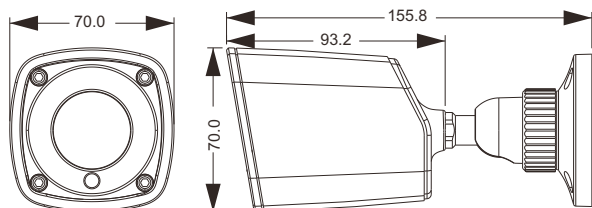

## 2 MP Network IR Water-proof Bullet Camera

### Features

- 2MP ( 1920 x 1080 ) coding
- Max- resolution: 1920 x 1080
- ICR auto switch, true day / night
- 10 ~ 20m IR night view distance
- 3D DNR, digital WDR
- ROI coding
- PoE power supply
- Support smart phone, iPad, remote monitoring
- Support P2P
- IP66 ingress protection
- Support three streams

### Dimensions