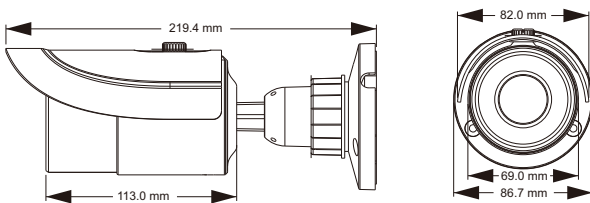

Dimensions

Available Accessories

Specifications

Specifications	Model	TD-9422E2
Camera		
Image Sensor		1 / 2.7 "CMOS
Image Size		1920 × 1080
Electronic Shutter		1 / 25 s ~ 1 / 100000 s
Iris Type		Fixed Iris
Min. Illumination		0.05 lux @F1.2,AGC ON; 0 lux with IR
Lens		3.6 mm @F1.6, horizontal field of view: 80.3° (2.8 mm, 6 mm optional) 2.8 ~ 12 mm(FZ) @F1.4, horizontal field of view: 96.7° ~ 34.6° 2.8 ~ 12 mm(AZ) @F1.4, horizontal field of view: 109.8° ~ 38.5°
Lens Mount		M12 and Φ14 optional
Day & Night		ICR
Wide Dynamic Range		120dB
Digital NR		3D DNR
Angle Adjustment		Any angle
Image		
Video Compression		H.265 / H.264 / MJPEG
H.265 Compression Standard		Main Profile @Leve4.1 High Tier
Resolution		1080P (1920×1080), 720P (1280×720), D1, CIF, 480×240
Main Stream		60Hz : 1080P(1 ~ 30fps) / 720P(1 ~ 30fps) 50Hz : 1080P(1 ~ 25fps) / 720P(1 ~ 25fps)
Bit Rate		128 Kbps ~ 6 Mbps
Bit Rate Type		VBR / CBR
Quality		Five levels under VBR; Freely adjustable under CBR
Image Settings		ROI, Saturation, Brightness, Chroma, Contrast, Wide Dynamic, Sharpen, NR, etc. adjustable through client software or web browser
ROI		Each ROI to be configured separately
Interfaces		
Network		RJ45
Audio		MIC IN × 1
Video Output		CVBS video output (BNC × 1)
Functions		
Remote Monitoring		IE browsing,CMS remote control
Online Connection		Support simultaneous monitoring for up to 4 users; Support multi-stream real time transmission
Network Protocol		TCP / IP, UDP, DHCP, NTP, RTSP, PPPoE, DDNS, SMTP, FTP
Interface Protocol		ONVIF, GB-T/28181-2011
Storage		Network remote storage
Smart Alarm		Motion alarm
Smart Analysis		Object removal detection, line crossing detection and intrusion detection, etc.
PoE		Yes
IR Distance		20 ~ 30 m
Ingress Protection		IP66
Others		
Power Supply		DC12V / PoE
Power Consumption		< 2W
IR Consumption ON		< 5W
Operating Environment		- 20 °C ~ 50 °C, 10 % ~ 90 % relative humidity
Dimensions (mm)		Φ 87 × 219
Weight (net)		590g
Installation		Wall mounting, pendent mounting