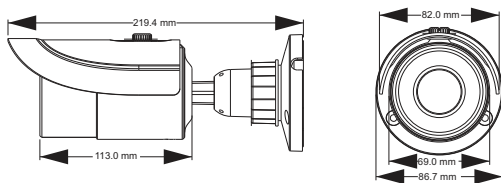

### Features

- 2MP ( 1920 x 1080 ) full real time coding
- Max. resolution:1920 x 1080
- ICR auto switch, true day / night
- 20 ~ 30m IR night view distance
- 3D DNR, digital WDR
- ROI coding
- PoE power supply
- Support smart phone, iPad, remote monitoring
- Support P2P
- IP66 ingress protection
- Support three streams

### Dimensions