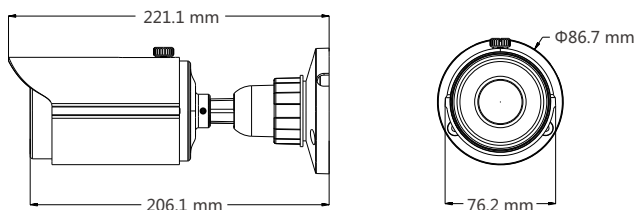

Dimensions

Available Accessories

TD-YXH0201

Specifications

| Model | TD-9422S1H |
|----------------------------|--|
| Specifications | |
| Camera | |
| Image Sensor | 1 / 2.8 "CMOS |
| Image Size | 1920 x 1080 |
| Electronic Shutter | 1 / 25 s ~ 1 / 100000 s |
| Iris Type | Fixed Iris |
| Min. Illumination | Color : 0.002 lux @F1.2,AGC ON; B / W : 0.0002 lux @F1.2,AGC ON |
| Lens | 2.8 mm @ F1.6, horizontal field of view : 107° 3.6 mm @ F1.6, horizontal field of view : 85.8° 6 mm @ F1.6, horizontal field of view : 52.6° 2.8~12 mm @ F1.4-2.8, horizontal field of view : 95.7° ~ 35.9° |
| Lens Mount | M12 and Φ14 optional |
| Day & Night | ICR |
| Wide Dynamic Range | Digital WDR |
| Digital NR | 3D DNR |
| Angle Adjustment | Any angle |
| Image | |
| Video Compression | H.264 / MJPEG |
| H.264 Compression Standard | Baseline Profile / Main Profile / High Profile |
| Resolution | 1080P (1920 x 1080), 720P (1280 x 720), D1, CIF, 480 x 240 |
| Main Stream | 60Hz : 1080P (1 ~ 30fps) / 720P (1 ~ 30fps) 50Hz : 1080P (1 ~ 25fps) / 720P (1 ~ 25fps) |
| Bit Rate | 128Kbps ~ 6Mbps |
| Bit Rate Type | VBR / CBR |
| Quality | Five levels under VBR; Freely adjustable under CBR |
| Image Settings | ROI, Saturation, Brightness, Chroma, Contrast, Wide Dynamic, Sharpen, NR, etc. adjustable through client software or web browser |
| ROI | Each ROI to be configured separately |
| Interfaces | |
| Network | RJ45 |
| Functions | |
| Remote Monitoring | IE browsing, CMS remote control |
| Online Connection | Support simultaneous monitoring for up to 3 users ; Support multi-stream real time transmission |
| Network Protocol | TCP/IP, UDP, DHCP, NTP, RTSP, DDNS, SMTP, FTP |
| Interface Protocol | ONVIF |
| Storage | Network remote storage |
| Smart Alarm | Motion alarm |
| PoE | Yes |
| IR Distance | 20 ~ 30 m |
| Ingress Protection | IP66 |
| Others | |
| Power Supply | DC 12V / PoE |
| Power Consumption | < 3W |
| IR Consumption ON | < 6W |
| Operating Environment | - 20°C ~ 50°C, 10% ~ 90% relative humidity |
| Dimensions (mm) | Φ87 × 221 |
| Weight (net) | 624g |
| Installation | Wall mounting, pendent mounting |