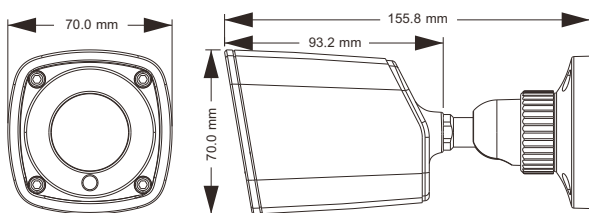

## 4 MP Network IR Water-proof Bullet Camera

### Features

- 4MP (2592 × 1520) H.265 coding
- Max. resolution: 2592 × 1520
- ICR auto switch, true day / night
- 10 ~ 20m IR night view distance
- 3D DNR, digital WDR
- Support smart alarm such as video exception, line crossing, intrusion, etc.
- ROI coding
- Support PoE power supply
- Support smart phone, iPad, remote monitoring
- Support P2P
- IP66 ingress protection
- Support three streams

### Dimensions