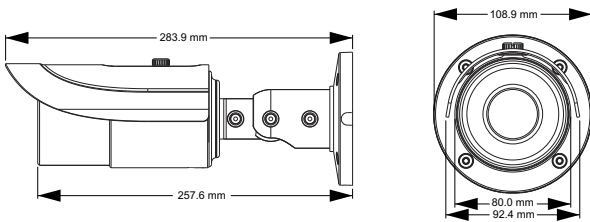

Dimensions

Available Accessories

Specifications

Specifications	Model	TD-9483E2
Camera		
Image Sensor		1 / 2.5" CMOS
Image Size		3840 × 2160
Electronic Shutter		1 / 25 s ~ 1 / 100000 s
Iris Type		Fixed Iris
Min. Illumination		0.01 lux @F1.2, AGC ON; 0 lux with IR
Lens		3.3 ~ 12 mm @F1.4, horizontal field of view : 97.5° ~ 38.5°
Lens Mount		Φ14
Day & Night		ICR
Wide Dynamic Range		Digital WDR
BLC		Yes
HLC		Yes
Digital NR		2D / 3D DNR
Angle Adjustment		Any angle
Image		
Video Compression		H.265 MP; H.264 BP / MP / HP; MJPEG
Resolution		8MP (3840×2160), 2K(2560×1440), 3MP (2304×1296), 1080P (1920×1080), 720P (1280×720), D1, CIF, 480×240
Main Stream		60Hz: 8MP(1 ~ 30fps)/2K(1~30fps)/3MP(1~30fps)/1080P(1 ~ 30fps)/720P(1 ~ 30fps) 50Hz: 8MP(1 ~ 25fps)//2K(1~25fps)/3MP(1~25fps)/1080P(1 ~ 25fps)/720P(1 ~ 25fps)
Bit Rate		128 Kbps ~ 16 Mbps
Bit Rate Type		VBR / CBR
Quality		Five levels under VBR; Freely adjustable under CBR
Image Settings		ROI, Saturation, Brightness, Chroma, Contrast, Wide Dynamic, Sharpen, NR, etc. adjustable through client software or web browser
Audio Compression		G711A / U
ROI		Each ROI to be configured separately
Interfaces		
Network		RJ45 × 1, 10M / 100M self-adaption
Audio		MIC IN × 1, MIC OUT × 1
Video Output		CVBS video output (BNC × 1)
Storage Card		Support TF card, up to 128GB
RS485		Yes
Alarm Input		1 CH
Alarm Output		1 CH
Functions		
Remote Monitoring		IE browsing, CMS remote control
Online Connection		Support simultaneous monitoring for up to 10 users; Support multi-stream real time transmission
Network Protocol		TCP / IP, UDP, DHCP, NTP, RTSP, PPPoE, DDNS, SMTP, FTP
Interface Protocol		ONVIF, GB-T/28181-2011
Storage		TF card local storage, network remote storage
Smart Alarm		Motion alarm, sensor alarm
Smart Analysis		Object removal, line crossing detection and intrusion detection, etc.
PTZ		RS485 × 1
PoE		Yes
IR Distance		30 ~ 50 m
Ingress Protection		IP66
Others		
Power Supply		DC12V / PoE
Power Consumption		< 9W
Operating Environment		- 20 °C ~ 50 °C, 10 % ~ 90 % relative humidity
Dimensions (mm)		Φ109 × 284
Weight (net)		1112g
Installation		Wall mounting, ceiling mounting