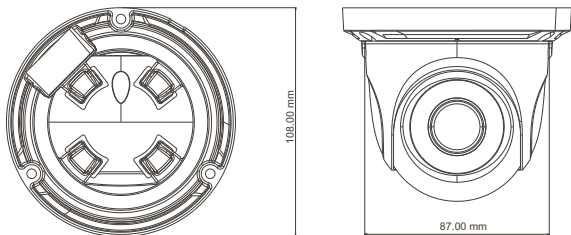

Dimensions