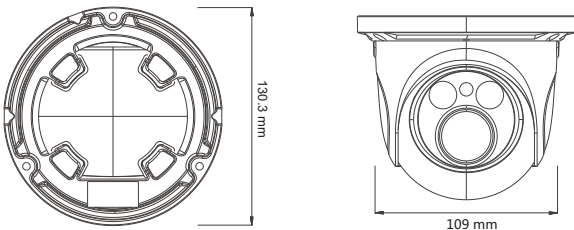

### Features

- 4MP (2592 × 1520) H.265 full real time coding
- Max. resolution: 2592 × 1520
- ICR auto switch, true day / night
- 20 ~ 30m IR night view distance
- Third generation of dot matrix LED IR lights, small size, efficient heat dissipation, long lifespan
- 3D DNR, physical WDR
- Support HLC, BLC and defogging
- Support electrical zoom
- ROI coding
- Support local CVBS video output and one-way audio
- Support PoE power supply
- Support smart phone, iPad, remote monitoring
- Support P2P
- IP66 ingress protection
- Support three streams

### Dimensions