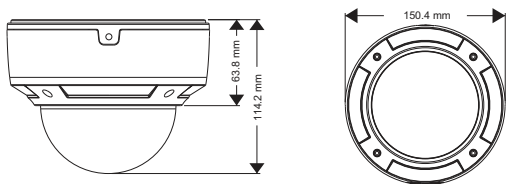

Dimensions