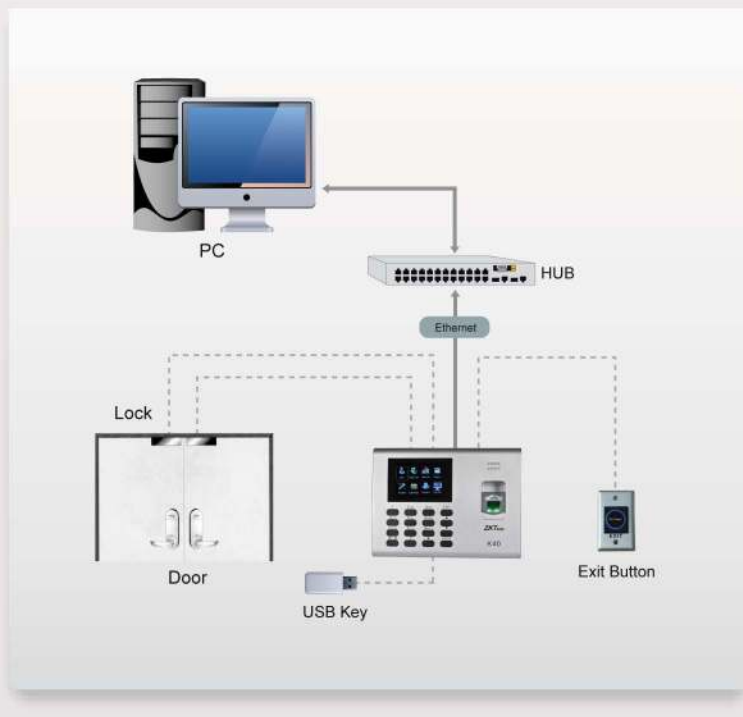

You can use Excel; you can be an excellent Workforce Management Manager!

K40 SSR Fingerprint Time Attendance Terminal

Introduction

K40 is a 2.8-inch TFT screen Time Attendance & Simple Access Control Terminal. It has interfaces for third party electric lock and exit button. TCP/IP and USB Host make data management extremely easy. Most importantly, the built-in backup battery can eliminate the trouble of power-failure. With elegant appearance and reliable quality, you can get the best from it.

Features:

- TCP/IP, USB -host
- Built-in battery
- Simple access control or external bell
- Multi languages
- SSR report in excel forms

Configuration:

Specifications:

Fingerprint Capacity	1000 (2000 without SSR)
ID Card Capacity	1000 (Optional)
Record Capacity	80,000
Display	2.8-inch TFT Screen
Communication	TCP/IP, USB Host
Standard Functions	Work Code, SMS, DST, Self-Service Query, Automatic Status Switch, Scheduled-bell, T9 Input, 9 Digit User ID, Built-in Battery, Simple Access Control or External Bell
Optional Functions	ID/Mifare
Software	ZKTime5.0
Power Supply	DC 12V 1.5A
Verification Speed	≤0.5 Sec.
Operating Temp.	0°C - 45°C
Operating Humidity	20%-80%
Dimension	184*136*37.6(Length*Width*Thickness)