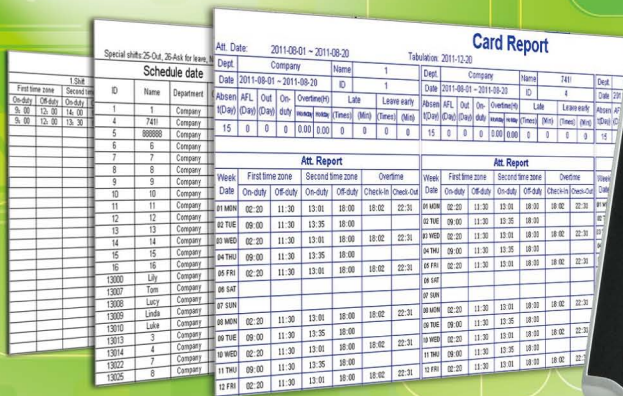

LX15

2.8" TFT SSR

Fingerprint Time Attendance

Introduction

LX15, with SSR report (Self-Service-Recorder) stored in the time clock, which is applicable to small chain stores. Employee's information can be redacted in excel format. Also it is standard with USB Host and USB Client, smart shape design, especially with 2.8 inches TFT display, vivid interface for fingerprint image quality and verification result ect.

Specification

Algorithm version	ZKFinger VX 10.0
User Capacity	500
Fingerprint Capacity	500
Transaction	50,000
Power Supply	5V 800mA
Communication	USB Host/Client
Standard Function	Scheduled-bell , SSR recorder,9 Digit user,T9 Input,Record
	checking,Multiple Languages.
Dimension(W*H*T)	185*140*30mm