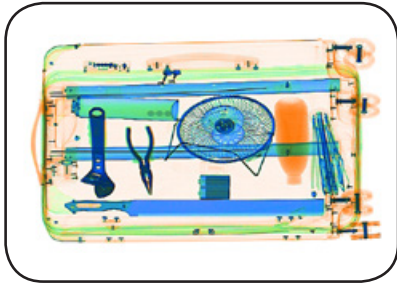

## Highlights

- Video surveillance system
- The black-and-white list function based on face recognition
- Widely usable for carry-on baggage

## Specifications

<b>Tunnel Size</b>	W655mm × H505mm
<b>Speed</b>	0.20 m/s
<b>Height of Transmission Belt</b>	700 mm
<b>Maximum Load</b>	≤180 kg (Adequate distribution)
<b>Wire Resolution</b>	40 AWG
<b>Space Definition</b>	Horizontal Φ1.0mm \ Vertical Φ2.0mm
<b>Penetrate Definition</b>	34 AWG
<b>Penetration</b>	38mm steel board
<b>Monitor</b>	21.5 inch LED x 2
<b>System Function</b>	High density alert, Explosive/ Drug auxiliary detect, TIP, Luggage counter, date/time display, User management, Training.
<b>Film Safety</b>	ASA/ISO1600 standard of film safety

## Dimension